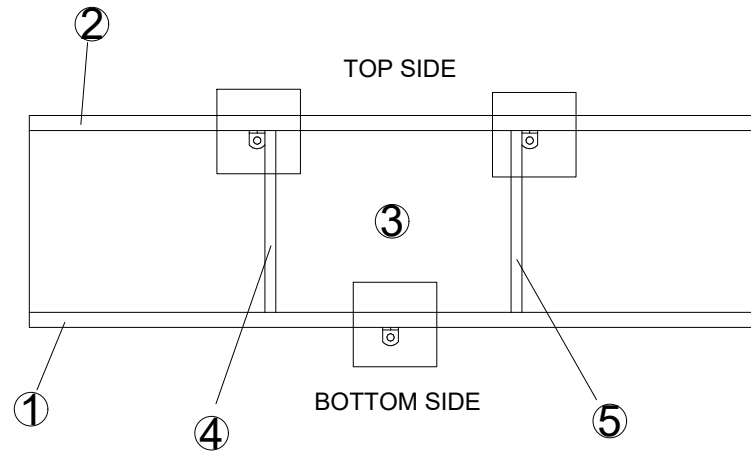

12

J Dübel
 Wall Fixer Dowel

Make drill on the wall and push 3 dowels on the wall after aligning 3 wall fixer piece.

13

14

USE 2x WALL SUPPORTS FOR TOP SIDE AND 1x FOR BOTTOM SIDE.

NOAM ALIŐMA MASASI RAFI MONTAJ TALIMATI
SHELF OF NOAM STUDY DESK INSTALLATION INSTRUCTIONS