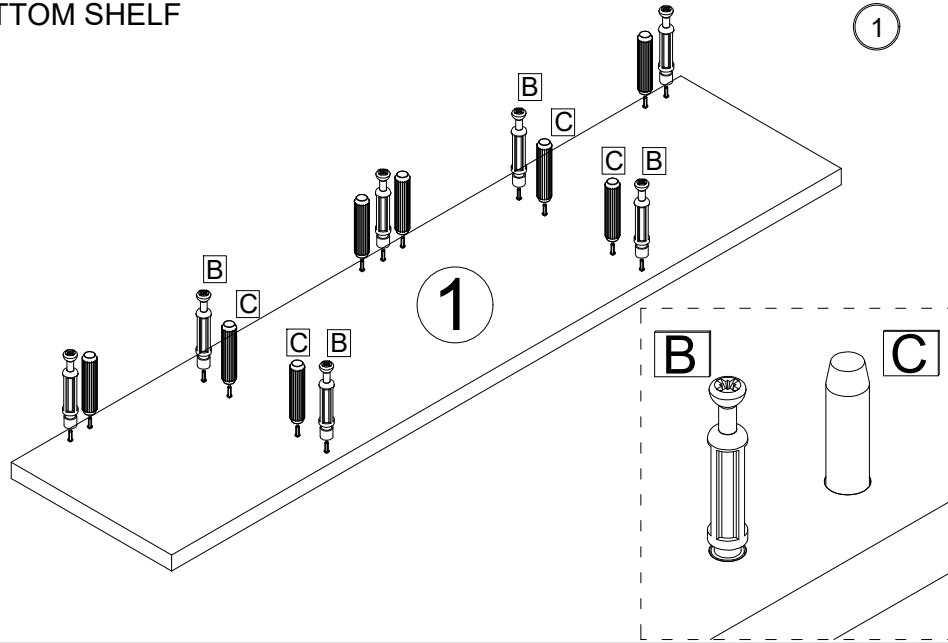

NOAM ÇALIŞMA MASASI RAFI MONTAJ TALIMATI
SHELF OF NOAM STUDY DESK INSTALLATION INSTRUCTIONS

BOTTOM SHELF

1