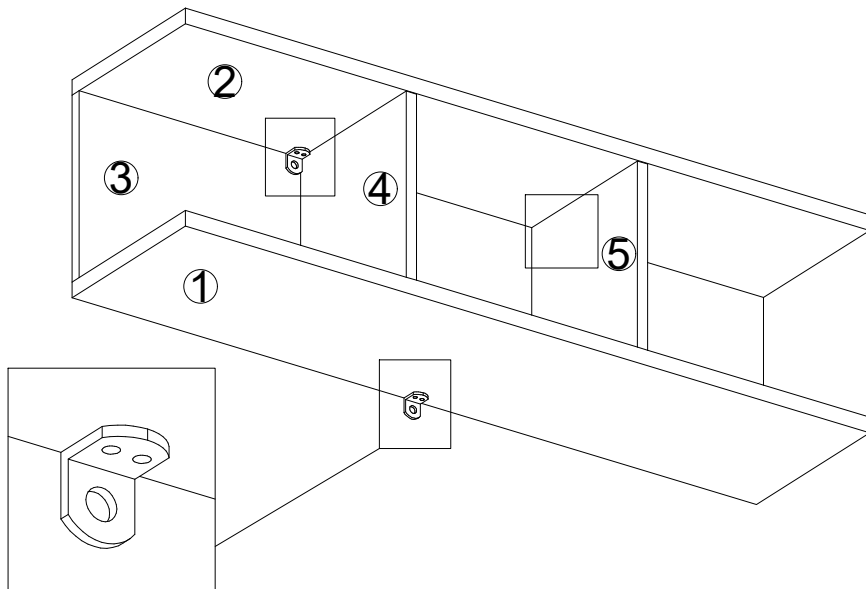

NOAM ÇALIŞMA MASASI RAFI MONTAJ TALIMATI
SHELF OF NOAM STUDY DESK INSTALLATION INSTRUCTIONS

BOTTOM SHELF

1

TOP SHELF

2

BACK PANEL

3

VERTICAL SUPPORTS

4

NOAM ÇALIŞMA MASASI RAFI MONTAJ TALIMATI
SHELF OF NOAM STUDY DESK INSTALLATION INSTRUCTIONS

Sayfa No: 2
Page Number: 2

NOAM ÇALIŞMA MASASI RAFI MONTAJ TALIMATI
 SHELF OF NOAM STUDY DESK INSTALLATION INSTRUCTIONS

12

J Dübel
 Wall Fixer Dowel

Make drill on the wall and push 3 dowels on the wall after aligning 3 wall fixer piece.

13

14

USE 2x WALL SUPPORTS FOR TOP SIDE AND 1x FOR BOTTOM SIDE.

NOAM ALIŐMA MASASI RAFI MONTAJ TALIMATI
SHELF OF NOAM STUDY DESK INSTALLATION INSTRUCTIONS