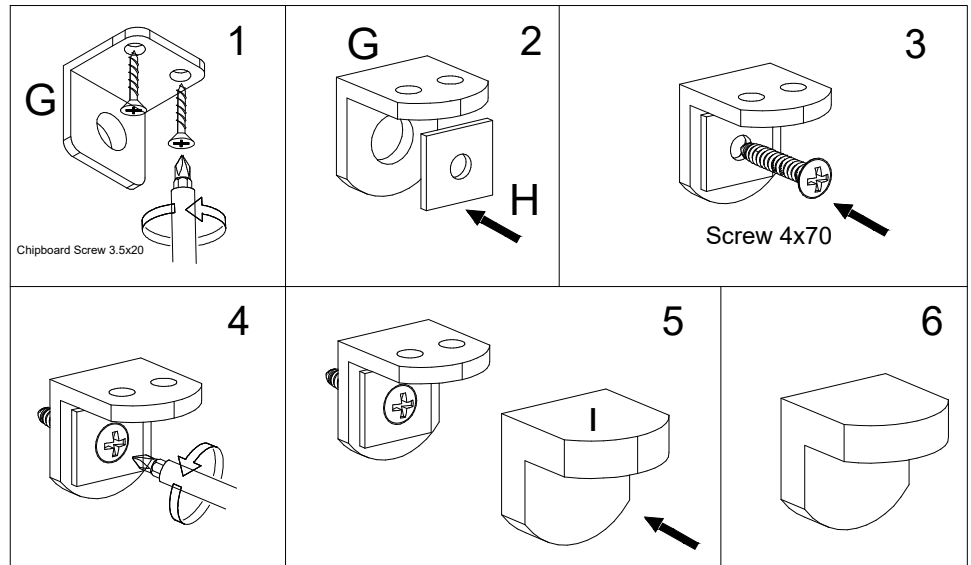

12

J Dübel
 Wall Fixer Dowel

Make drill on the wall and push 3 dowels on the wall after aligning 3 wall fixer piece.

13

14

USE 2x WALL SUPPORTS FOR TOP SIDE AND 1x FOR BOTTOM SIDE.

NOAM ALIŐMA MASASI RAFI MONTAJ TALIMATI
SHELF OF NOAM STUDY DESK INSTALLATION INSTRUCTIONS