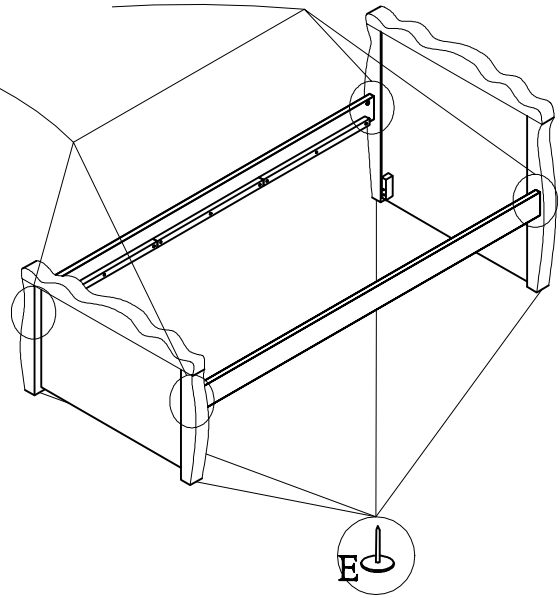

ASSEMBLY INSTRUCTION

ITEM#: GALY BED 90 x 190 CM (SIDE BED 11CM)

Thank you for purchasing this quality product. Be sure to check all packing material carefully for small parts, which may have come loose inside the carton during shipment. Identify and count all parts and compare with the parts list below.

PARTS IDENTIFICATION

| | |
|---|-------|
| 1 | 1 PC |
| 2 | 1 PC |
| 3 | 2 PCS |
| 4 | 2 PCS |

HARDWARE LIST

| | | | |
|---|---|------------|-------|
| A |  | Ø8x40mm | 4 PCS |
| B |  | Ø16 x 20mm | 8 PCS |
| C |  | Ø10 x 48mm | 8 PCS |
| D |  | 4 x 50mm | 4 PCS |
| E |  | | 4 PCS |

FINAL

ASSEMBLY INSTRUCTION

ITEM#: GALY BED 90 x 190 CM (SIDE BED 11CM)

STEP 1

STEP 2