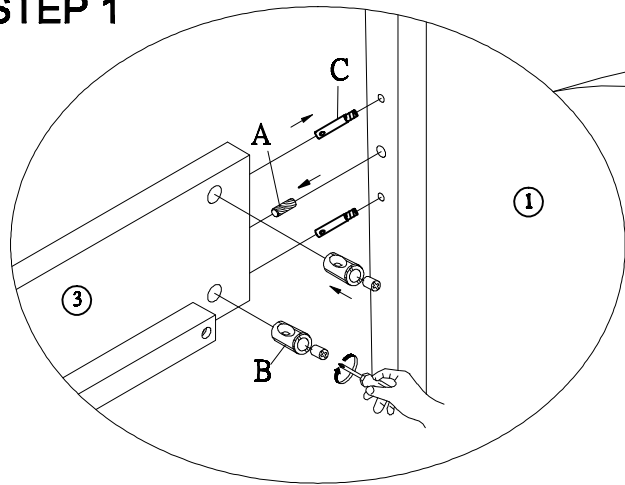

ASSEMBLY INSTRUCTION

ITEM#: GALY BED 90 x 190 CM (SIDE BED 11CM)

Thank you for purchasing this quality product. Be sure to check all packing material carefully for small parts, which may have come loose inside the carton during shipment. Identify and count all parts and compare with the parts list below.

PARTS IDENTIFICATION

| | |
|---|-------|
| 1 | 1 PC |
| 2 | 1 PC |
| 3 | 2 PCS |
| 4 | 2 PCS |

HARDWARE LIST

| | | | |
|---|---|------------|-------|
| A |  | Ø8x40mm | 4 PCS |
| B |  | Ø16 x 20mm | 8 PCS |
| C |  | Ø10 x 48mm | 8 PCS |
| D |  | 4 x 50mm | 4 PCS |
| E |  | | 4 PCS |

FINAL

ASSEMBLY INSTRUCTION

ITEM#: GALY BED 90 x 190 CM (SIDE BED 11CM)

STEP 1

STEP 2