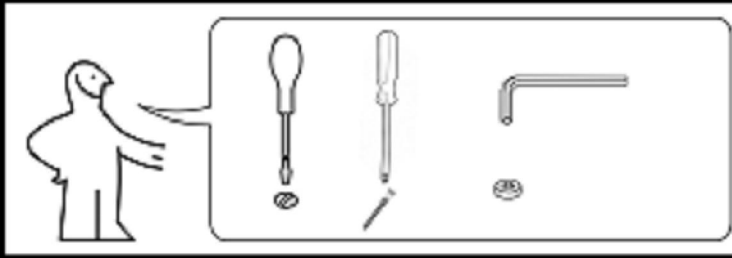

HARDWARE LIST

A		Ø8x40mm	4 PCS
B		Ø16 x 20mm	8 PCS
C		Ø10 x 48mm	8 PCS
D		4 x 50mm	4 PCS
E			4 PCS