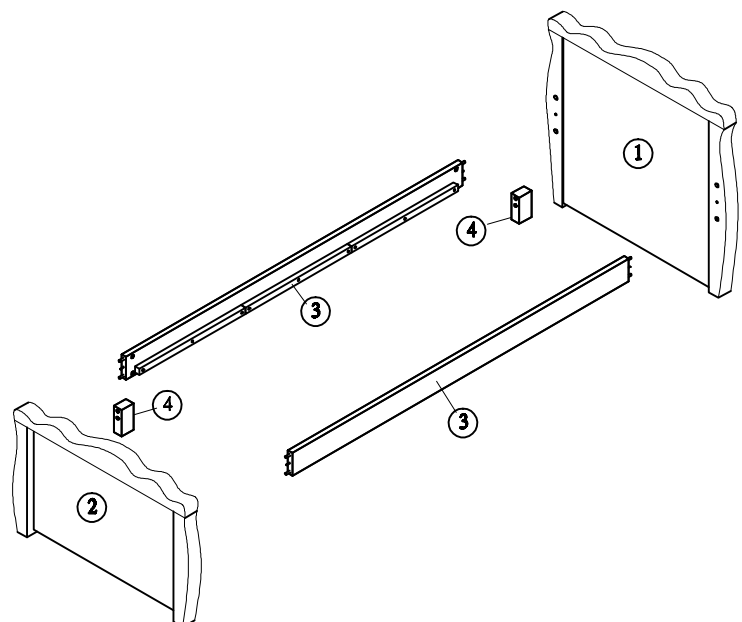

ASSEMBLY INSTRUCTION

ITEM#: GALY BED 90 x 190 CM (SIDE BED 11CM)

Thank you for purchasing this quality product. Be sure to check all packing material carefully for small parts, which may have come loose inside the carton during shipment. Identify and count all parts and compare with the parts list below.

PARTS IDENTIFICATION

| | |
|---|-------|
| 1 | 1 PC |
| 2 | 1 PC |
| 3 | 2 PCS |
| 4 | 2 PCS |

HARDWARE LIST

| | | | |
|---|---|------------|-------|
| A |  | Ø8x40mm | 4 PCS |
| B |  | Ø16 x 20mm | 8 PCS |
| C |  | Ø10 x 48mm | 8 PCS |
| D |  | 4 x 50mm | 4 PCS |
| E |  | | 4 PCS |

FINAL

ASSEMBLY INSTRUCTION

ITEM#: GALY BED 90 x 190 CM (SIDE BED 11CM)

STEP 1

STEP 2