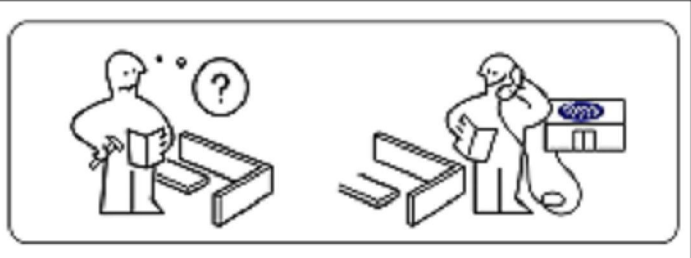

HARDWARE LIST

A		Ø8x40mm	4 PCS
B		Ø16 x 20mm	8 PCS
C		Ø10 x 48mm	8 PCS
D		4 x 50mm	4 PCS
E			4 PCS