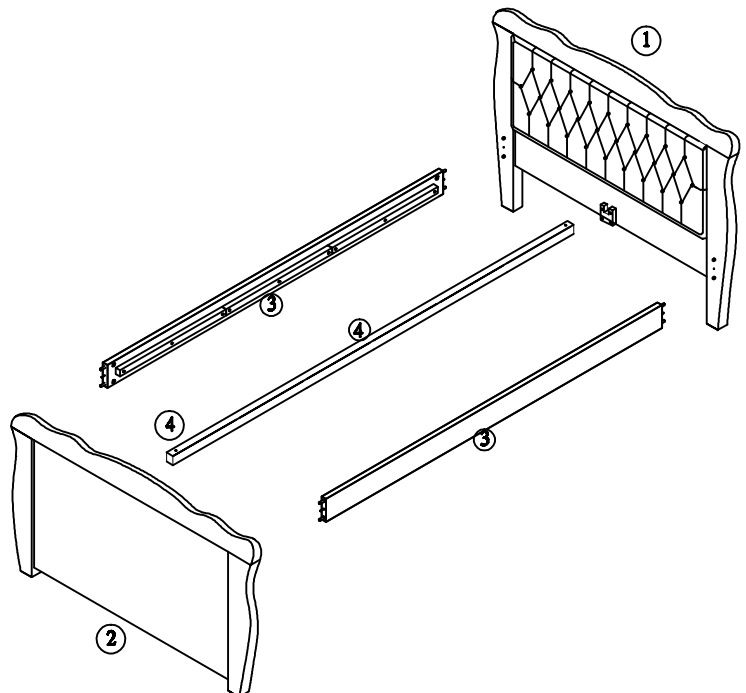

# ASSEMBLY INSTRUCTION

ITEM#: GALY BED 120 x 190 CM (SIDE BED 18 CM) With padding

Thank you for purchasing this quality product. Be sure to check all packing material carefully for small parts, which may have come loose inside the carton during shipment. Identify and count all parts and compare with the parts list below.

## PARTS IDENTIFICATION

1	1 PC
2	1 PC
3	2 PCS
4	1 PCS

## HARDWARE LIST

A	DOWEL		Ø8x40mm	4 PCS
B	HELIX		Ø16 x 20mm	8 PCS
C	HEXAGON NUT		Ø10 x 48mm	8 PCS
D	SCREW		4 x 55mm	2 PCS
E				4 PCS

# ASSEMBLY INSTRUCTION

ITEM#: GALY BED 120 x 190 CM (SIDE BED 18 CM) With padding