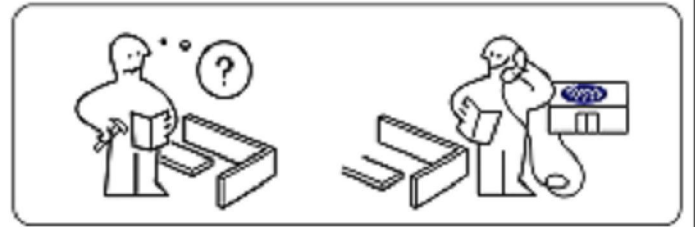

HARDWARE LIST

A	DOWEL		Ø8x40mm	4 PCS
B	HELIX		Ø16 x 20mm	8 PCS
C	HEXAGON NUT		Ø10 x 48mm	8 PCS
D	SCREW		4 x 55mm	2 PCS
E				4 PCS