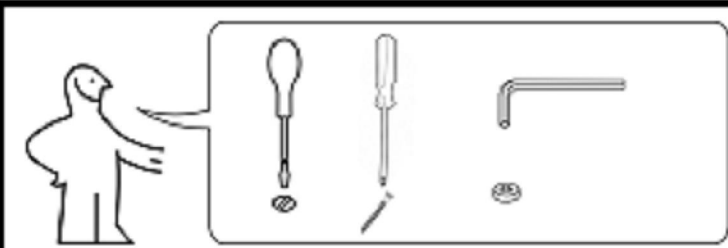

HARDWARE LIST

A	DOWEL		Ø8x40mm	4 PCS
B	HELIX		Ø16 x 20mm	8 PCS
C	HEXAGON NUT		Ø10 x 48mm	8 PCS
D	SCREW		4 x 55mm	2 PCS
E				4 PCS