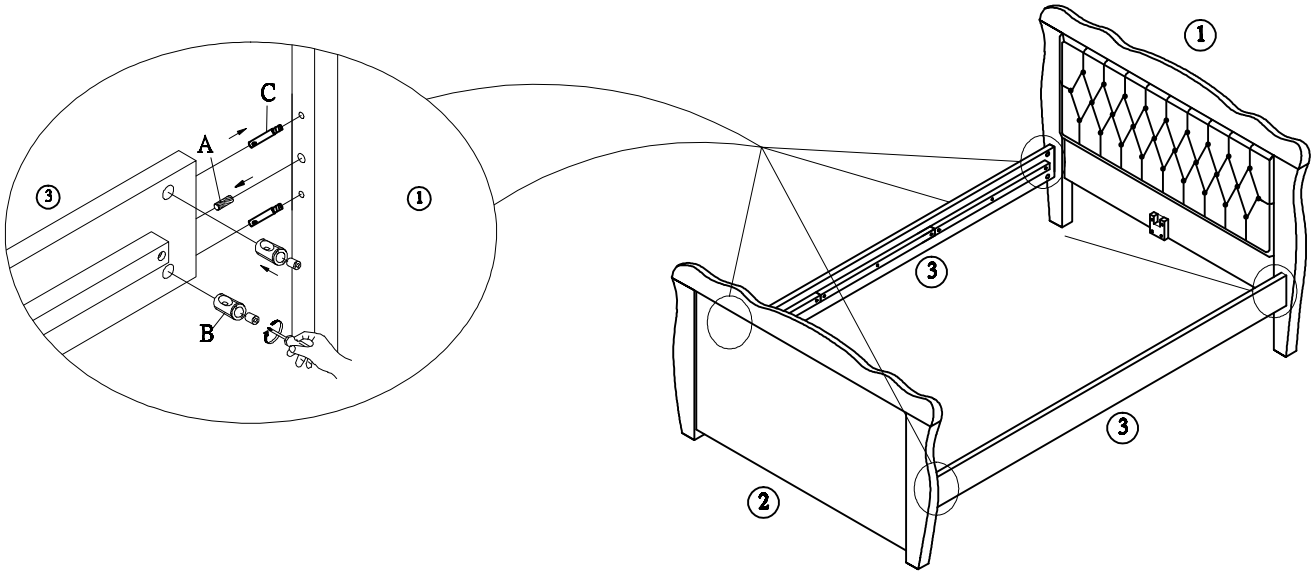

ASSEMBLY INSTRUCTION

ITEM#: GALY BED 120 x 190 CM (SIDE BED 18 CM) With padding

STEP 1