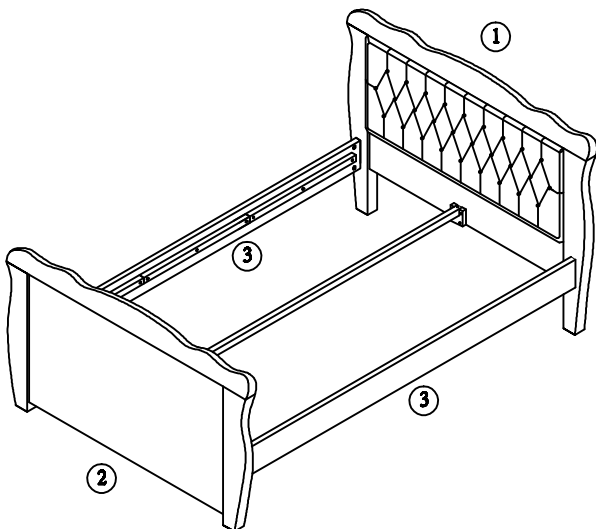

# ASSEMBLY INSTRUCTION

ITEM#: GALY BED 120 x 190 CM (SIDE BED 18 CM) With padding

Thank you for purchasing this quality product. Be sure to check all packing material carefully for small parts, which may have come loose inside the carton during shipment. Identify and count all parts and compare with the parts list below.

## PARTS IDENTIFICATION

1	1 PC
2	1 PC
3	2 PCS
4	1 PCS

## HARDWARE LIST

A	DOWEL		Ø8x40mm	4 PCS
B	HELIX		Ø16 x 20mm	8 PCS
C	HEXAGON NUT		Ø10 x 48mm	8 PCS
D	SCREW		4 x 55mm	2 PCS
E				4 PCS

# ASSEMBLY INSTRUCTION

ITEM#: GALY BED 120 x 190 CM (SIDE BED 18 CM) With padding