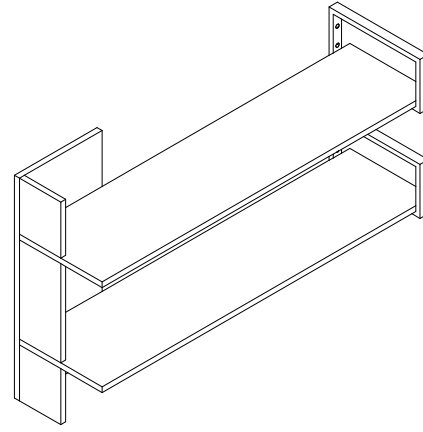

DANIİL ÇALIŞMA MASASI RAFI MONTAJ TALIMATI
SHELF OF DANIİL STUDY DESK INSTALLATION INSTRUCTIONS

PARÇA LİSTESİ - PIECE LIST

Modul Name

SHELF OF DANIİL STUDY DESK

Modul Color

White and Black

AKSESUAR LİSTESİ - ACCESSORIES LIST