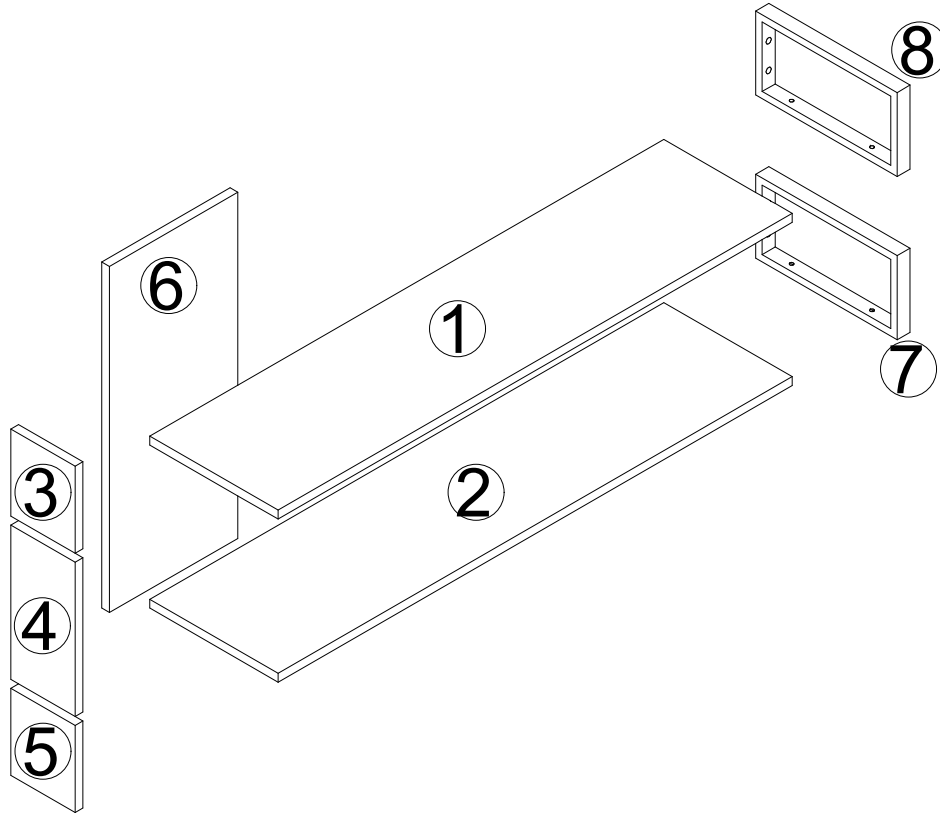

DANIİL ÇALIŞMA MASASI RAFI MONTAJ TALIMATI
SHELF OF DANIİL STUDY DESK INSTALLATION INSTRUCTIONS

PARÇA LİSTESİ - PIECE LIST

Modul Name

SHELF OF DANIİL STUDY DESK

Modul Color

White and Black

AKSESUAR LİSTESİ - ACCESSORIES LIST