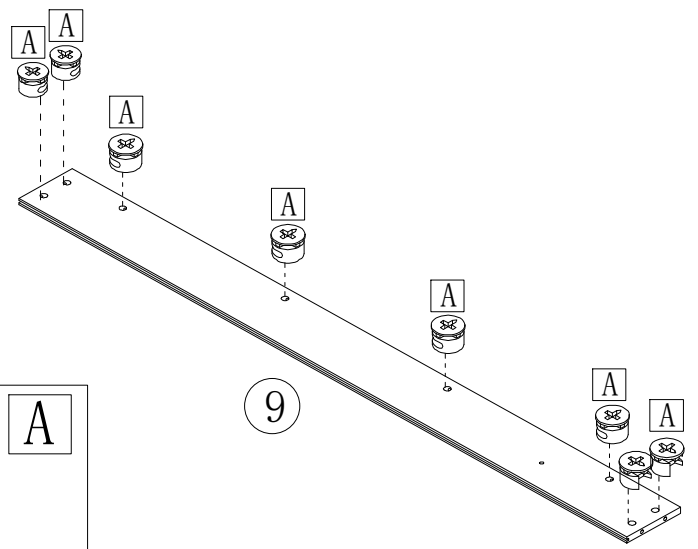

五金配件:

产品名称:

A  56-PCS	B  56-PCS	C  8X30mm 12-PCS	D  7X38mm 4-PCS	E  6X25mm 4-PCS	F  6X35mm 8-PCS	G  8mm 12-PCS	H  3X14mm 16-PCS	I  3X30mm 4-PCS	J  14" 1-PCS
K  4X22mm 1-PCS	L  8-PCS	M  4-PCS	N	O	P	Q	R	S	T

6

7

8

9

A

9

10

A

20

21

22

Adjustable up and down

25

26

27

28