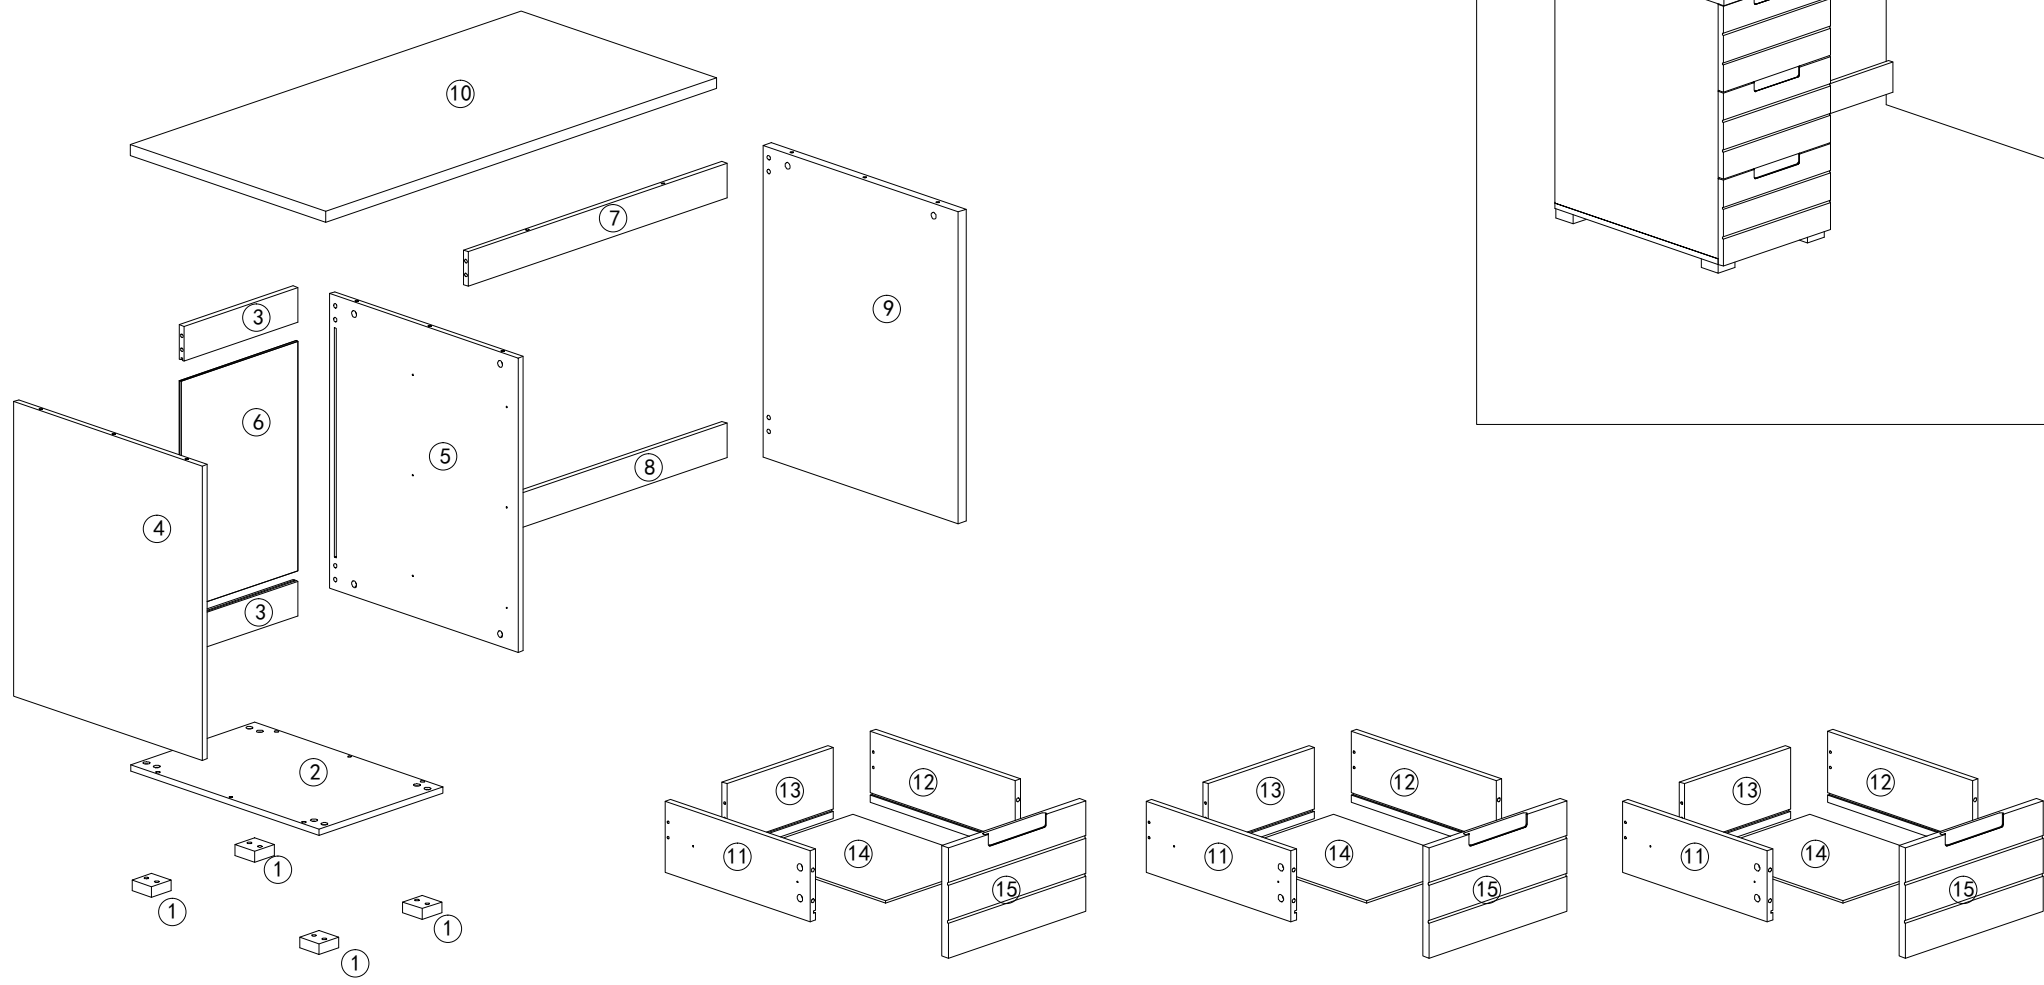

ACCESSORIES LIST

MODEL NAME

6866# 书桌

A  40-PCS	B  40-PCS	C  8X30mm 5-PCS	D  6X16mm 8-PCS	E  3X14mm 35-PCS	F  3X30mm 12-PCS	G  16" 3-PCS	H  18-PCS	I  6-PCS	J
K	L	M	O	P	Q	R	S	T	

1

2

3

4

17

18

19

20

21

22

23

24