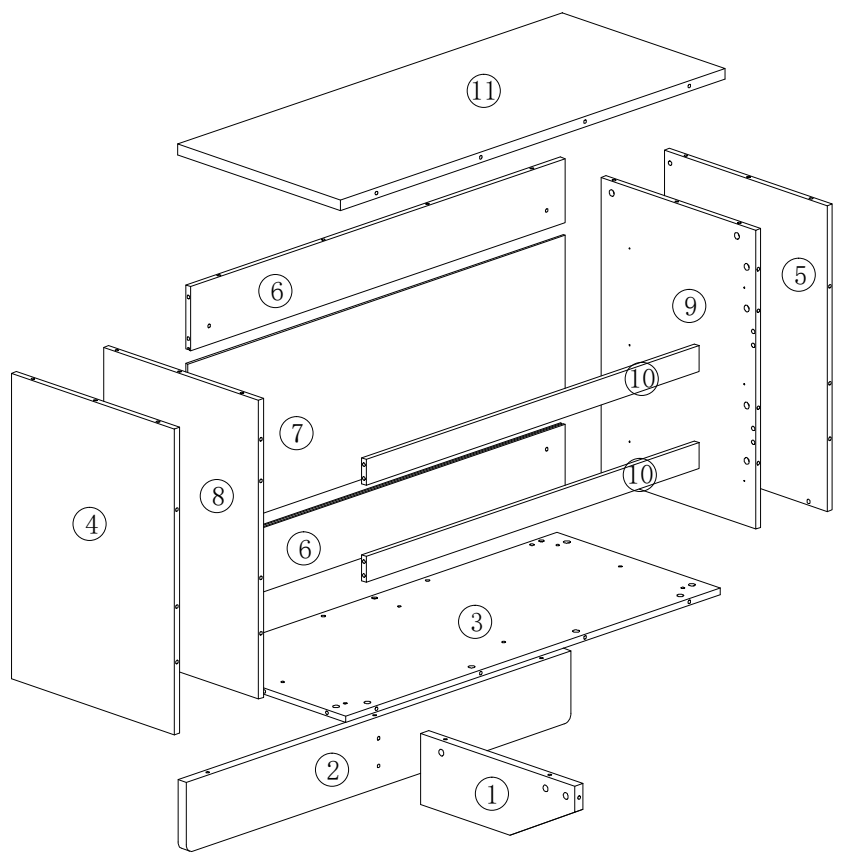

ACCESSORIES LIST

MODEL NAME

6863# 三斗柜

A		B		C		D		E		F		G		H		I		J	
	85-PCS		85-PCS		8X30mm 24-PCS		7X38mm 17-PCS		3X14mm 38-PCS		3X30mm 15-PCS		18" 3-PCS		20-PCS		6-PCS		
K		L		M		N		O		P		Q		R		S		T	

1

2