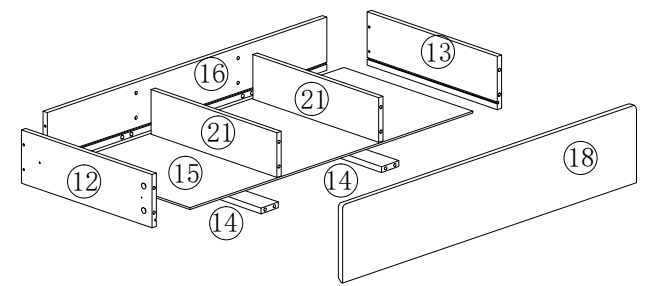

ACCESSORIES LIST

MODEL NAME

6863# 三斗柜

A		B		C		D		E		F		G		H		I		J	
	85-PCS		85-PCS		8X30mm 24-PCS		7X38mm 17-PCS		3X14mm 38-PCS		3X30mm 15-PCS		18" 3-PCS		20-PCS		6-PCS		
K		L		M		N		O		P		Q		R		S		T	

1

2