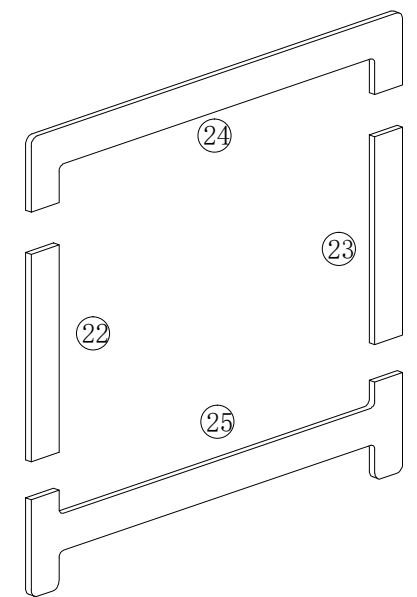

ACCESSORIES LIST

MODEL NAME

6863# 三斗柜

A		B		C		D		E		F		G		H		I		J	
	85-PCS		85-PCS		8X30mm 24-PCS		7X38mm 17-PCS		3X14mm 38-PCS		3X30mm 15-PCS		18" 3-PCS		20-PCS		6-PCS		
K		L		M		N		O		P		Q		R		S		T	

1

2

3

A surface

4

B surface

5

6

7

8

9

10

11

12

19

20

21

22

25

26

27

28

29

30

31

32