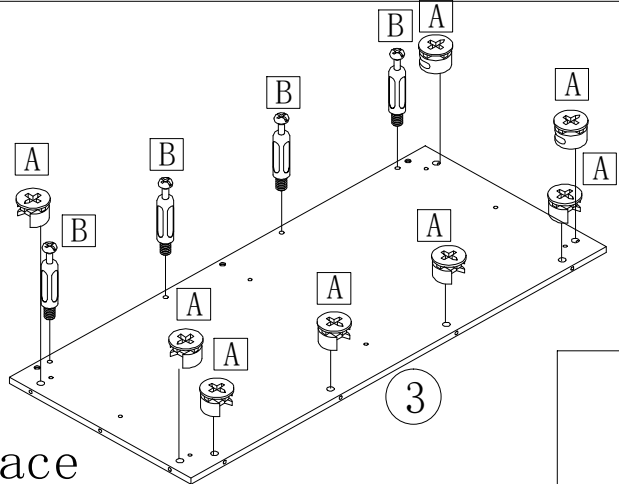

ACCESSORIES LIST

MODEL NAME

6863# 三斗柜

A		B		C		D		E		F		G		H		I		J	
	85-PCS		85-PCS		8X30mm 24-PCS		7X38mm 17-PCS		3X14mm 38-PCS		3X30mm 15-PCS		18" 3-PCS		20-PCS		6-PCS		
K		L		M		N		O		P		Q		R		S		T	

1

2

3

A surface

4

B surface

5

6

7

8