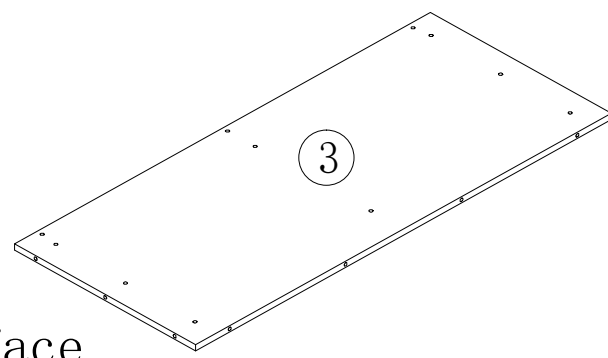

ACCESSORIES LIST

MODEL NAME

6863# 三斗柜

A		B		C		D		E		F		G		H		I		J	
	85-PCS		85-PCS		8X30mm 24-PCS		7X38mm 17-PCS		3X14mm 38-PCS		3X30mm 15-PCS		18" 3-PCS		20-PCS		6-PCS		
K		L		M		N		O		P		Q		R		S		T	

1

2

3

A surface

4

B surface

5

6

7

8