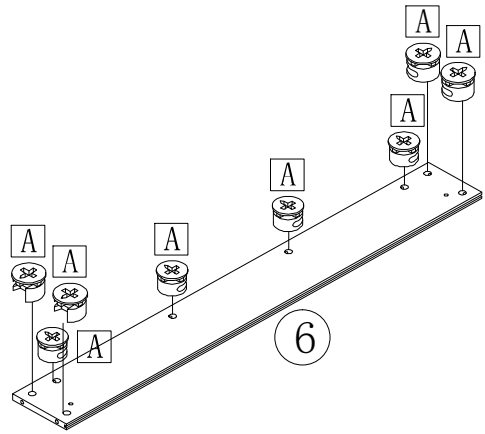

ACCESSORIES LIST

MODEL NAME

6863# 三斗柜

A		B		C		D		E		F		G		H		I		J	
	85-PCS		85-PCS		8X30mm 24-PCS		7X38mm 17-PCS		3X14mm 38-PCS		3X30mm 15-PCS		18" 3-PCS		20-PCS		6-PCS		
K		L		M		N		O		P		Q		R		S		T	

1

2

3

A surface

4

B surface

5

6

7

8

9

10

11

12

19

20

21

22