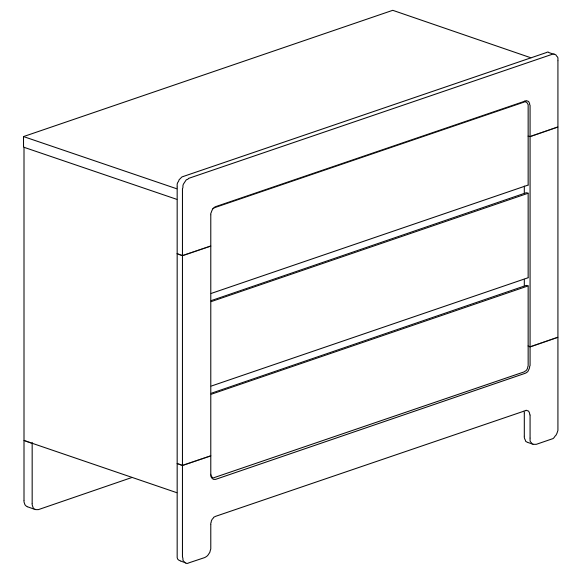

ACCESSORIES LIST

MODEL NAME

6863# 三斗柜

A		B		C		D		E		F		G		H		I		J	
	85-PCS		85-PCS		8X30mm 24-PCS		7X38mm 17-PCS		3X14mm 38-PCS		3X30mm 15-PCS		18" 3-PCS		20-PCS		6-PCS		
K		L		M		N		O		P		Q		R		S		T	

1

2