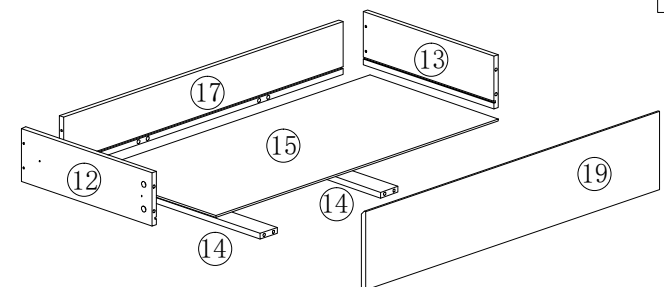

ACCESSORIES LIST

MODEL NAME

6863# 三斗柜

A		B		C		D		E		F		G		H		I		J	
	85-PCS		85-PCS		8X30mm 24-PCS		7X38mm 17-PCS		3X14mm 38-PCS		3X30mm 15-PCS		18" 3-PCS		20-PCS		6-PCS		
K		L		M		N		O		P		Q		R		S		T	

1

2