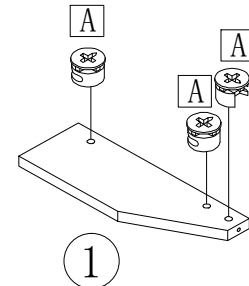

ACCESSORIES LIST

MODEL NAME

6863# 三斗柜

A		B		C		D		E		F		G		H		I		J	
	85-PCS		85-PCS		8X30mm 24-PCS		7X38mm 17-PCS		3X14mm 38-PCS		3X30mm 15-PCS		18" 3-PCS		20-PCS		6-PCS		
K		L		M		N		O		P		Q		R		S		T	

1

2