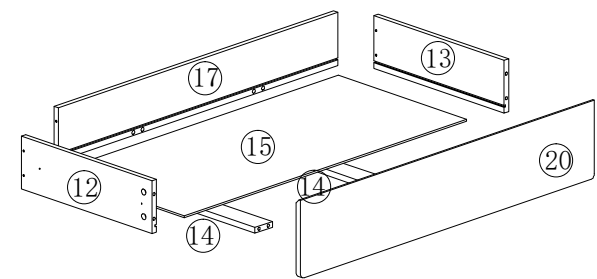

ACCESSORIES LIST

MODEL NAME

6863# 三斗柜

A		B		C		D		E		F		G		H		I		J	
	85-PCS		85-PCS		8X30mm 24-PCS		7X38mm 17-PCS		3X14mm 38-PCS		3X30mm 15-PCS		18" 3-PCS		20-PCS		6-PCS		
K		L		M		N		O		P		Q		R		S		T	

1

2