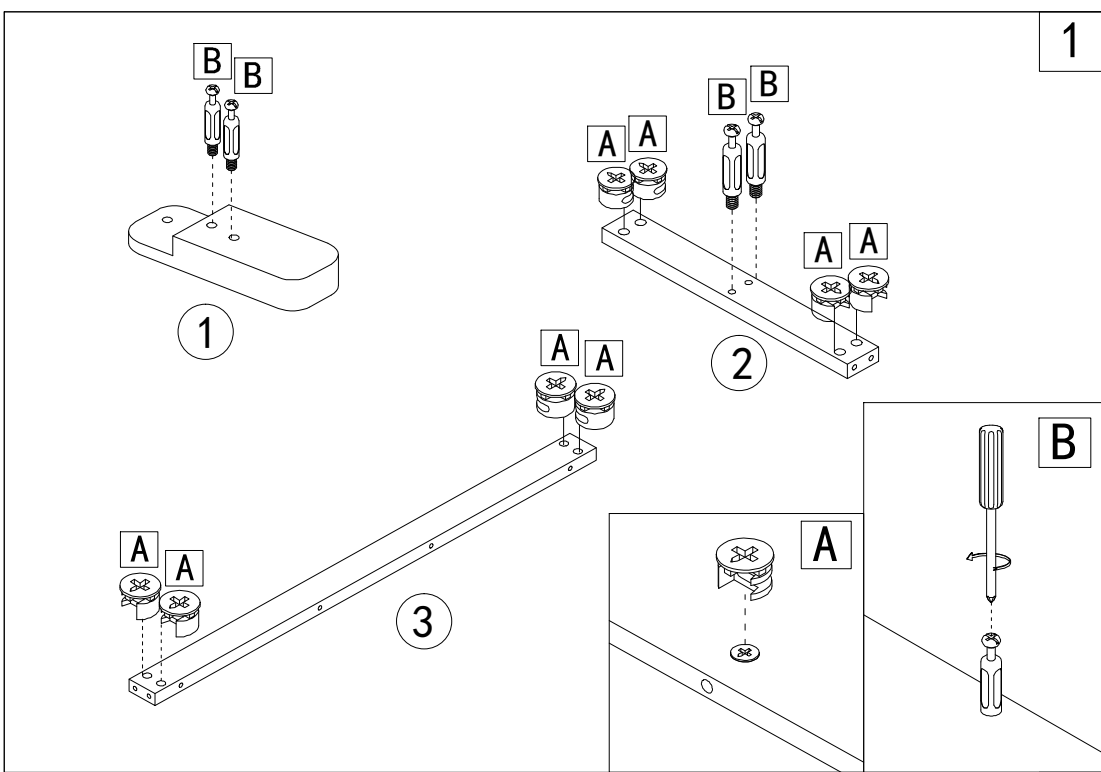

五金配件:

产品名称:

6862# 六斗柜

A  96-PCS	B  96-PCS	C  8X30mm 10-PCS	D  7X38mm 20-PCS	E  6X20mm 4-PCS	F  3X14mm 80-PCS	G  3X30mm 24-PCS	H  18" 6-PCS	I  4X20mm 10-PCS	J  10-PCS
K  4-PCS	L	M	N	O	P	Q	R	S	T

5

6

7

8