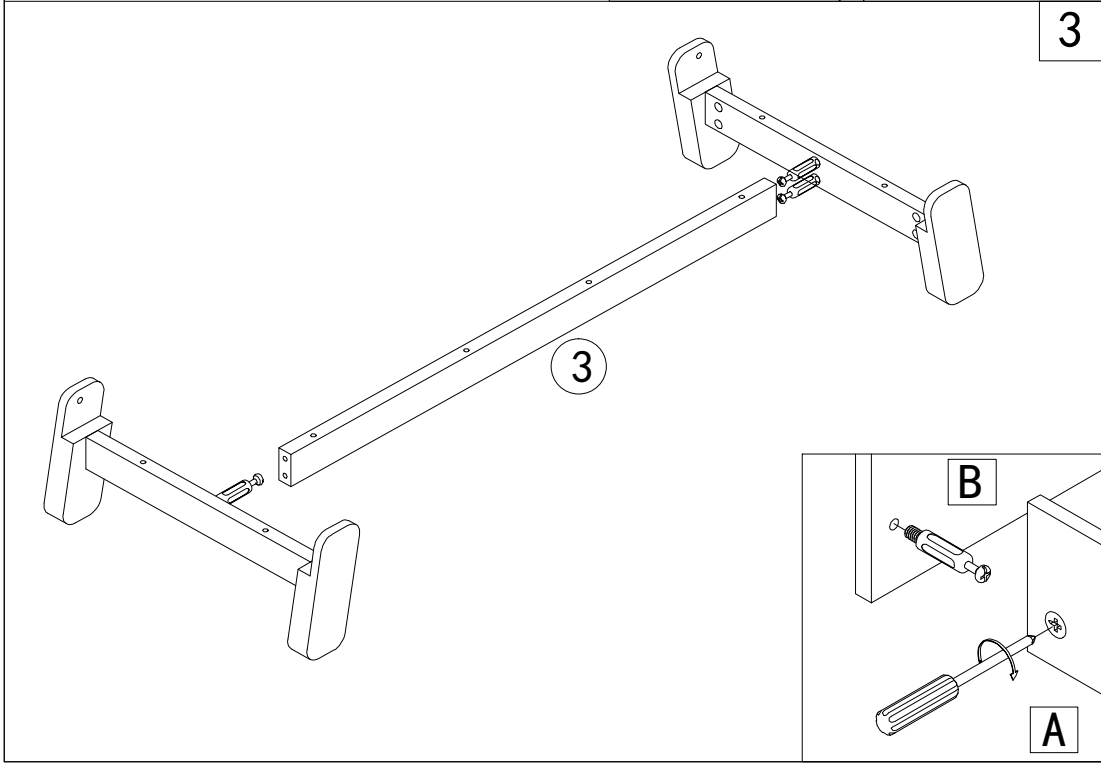

五金配件:

产品名称:

6862# 六斗柜

A  96-PCS	B  96-PCS	C  8X30mm 10-PCS	D  7X38mm 20-PCS	E  6X20mm 4-PCS	F  3X14mm 80-PCS	G  3X30mm 24-PCS	H  18" 6-PCS	I  4X20mm 10-PCS	J  10-PCS
K  4-PCS	L	M	N	O	P	Q	R	S	T

5

6

7

8