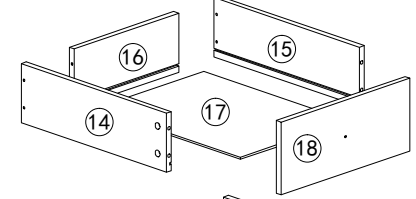

五金配件:

产品名称:

6862# 六斗柜

A  96-PCS	B  96-PCS	C  8X30mm 10-PCS	D  7X38mm 20-PCS	E  6X20mm 4-PCS	F  3X14mm 80-PCS	G  3X30mm 24-PCS	H  18" 6-PCS	I  4X20mm 10-PCS	J  10-PCS
K  4-PCS	L	M	N	O	P	Q	R	S	T

5

6

7

8