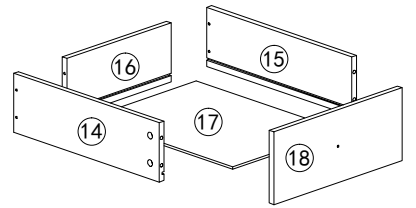

五金配件:

产品名称:

6862# 六斗柜

A  96-PCS	B  96-PCS	C  8X30mm 10-PCS	D  7X38mm 20-PCS	E  6X20mm 4-PCS	F  3X14mm 80-PCS	G  3X30mm 24-PCS	H  18" 6-PCS	I  4X20mm 10-PCS	J  10-PCS
K  4-PCS	L	M	N	O	P	Q	R	S	T

5

6

7

8