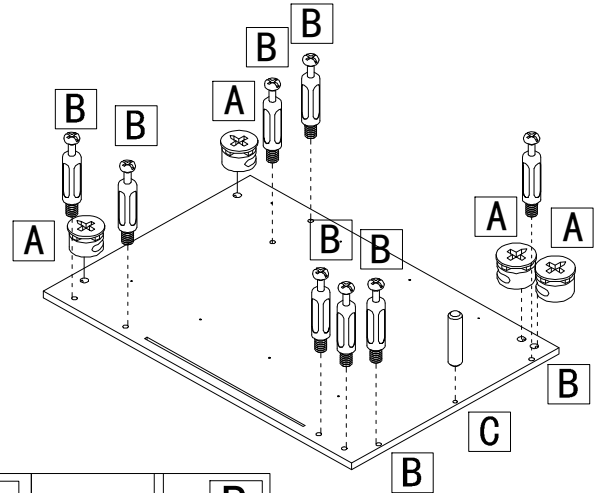

五金配件:

产品名称:

6862# 六斗柜

A  96-PCS	B  96-PCS	C  8X30mm 10-PCS	D  7X38mm 20-PCS	E  6X20mm 4-PCS	F  3X14mm 80-PCS	G  3X30mm 24-PCS	H  18" 6-PCS	I  4X20mm 10-PCS	J  10-PCS
K  4-PCS	L	M	N	O	P	Q	R	S	T

5

6

7

8