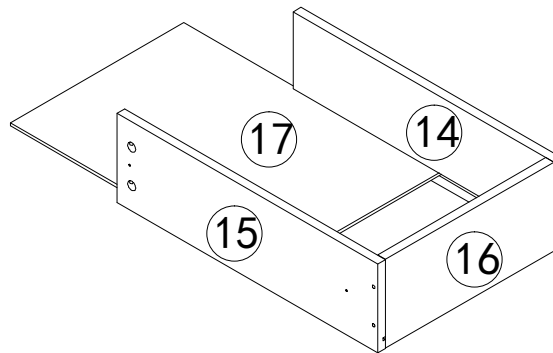

五金配件:

产品名称:

6862# 六斗柜

A  96-PCS	B  96-PCS	C  8X30mm 10-PCS	D  7X38mm 20-PCS	E  6X20mm 4-PCS	F  3X14mm 80-PCS	G  3X30mm 24-PCS	H  18" 6-PCS	I  4X20mm 10-PCS	J  10-PCS
K  4-PCS	L	M	N	O	P	Q	R	S	T

5

6

7

8

17

18

19

20

21

22

23

24