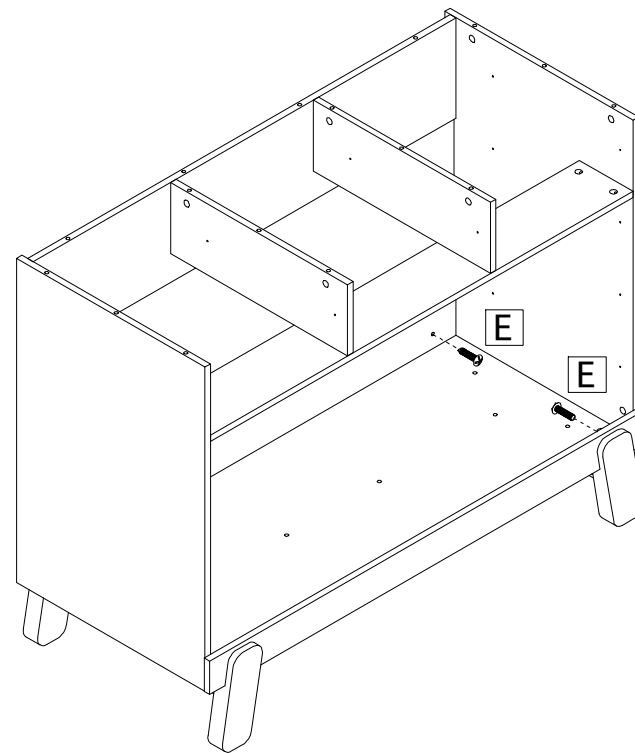

五金配件:

产品名称:

6862# 六斗柜

A  96-PCS	B  96-PCS	C  8X30mm 10-PCS	D  7X38mm 20-PCS	E  6X20mm 4-PCS	F  3X14mm 80-PCS	G  3X30mm 24-PCS	H  18" 6-PCS	I  4X20mm 10-PCS	J  10-PCS
K  4-PCS	L	M	N	O	P	Q	R	S	T

5

6

7

8

9

10

11

12

13

14

15

16