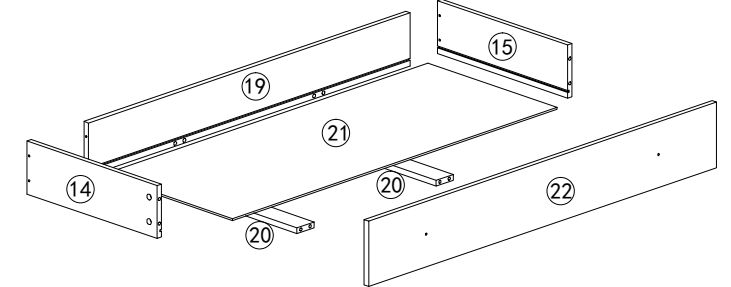

五金配件:

产品名称:

6862# 六斗柜

A  96-PCS	B  96-PCS	C  8X30mm 10-PCS	D  7X38mm 20-PCS	E  6X20mm 4-PCS	F  3X14mm 80-PCS	G  3X30mm 24-PCS	H  18" 6-PCS	I  4X20mm 10-PCS	J  10-PCS
K  4-PCS	L	M	N	O	P	Q	R	S	T

5

6

7

8