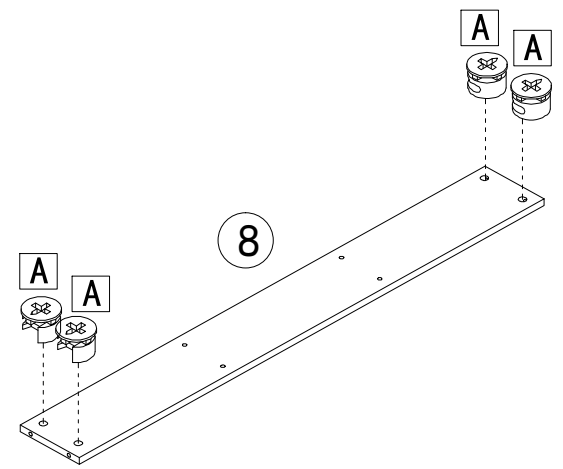

五金配件:

产品名称:

6862# 六斗柜

A  96-PCS	B  96-PCS	C  8X30mm 10-PCS	D  7X38mm 20-PCS	E  6X20mm 4-PCS	F  3X14mm 80-PCS	G  3X30mm 24-PCS	H  18" 6-PCS	I  4X20mm 10-PCS	J  10-PCS
K  4-PCS	L	M	N	O	P	Q	R	S	T

5

6

7

8