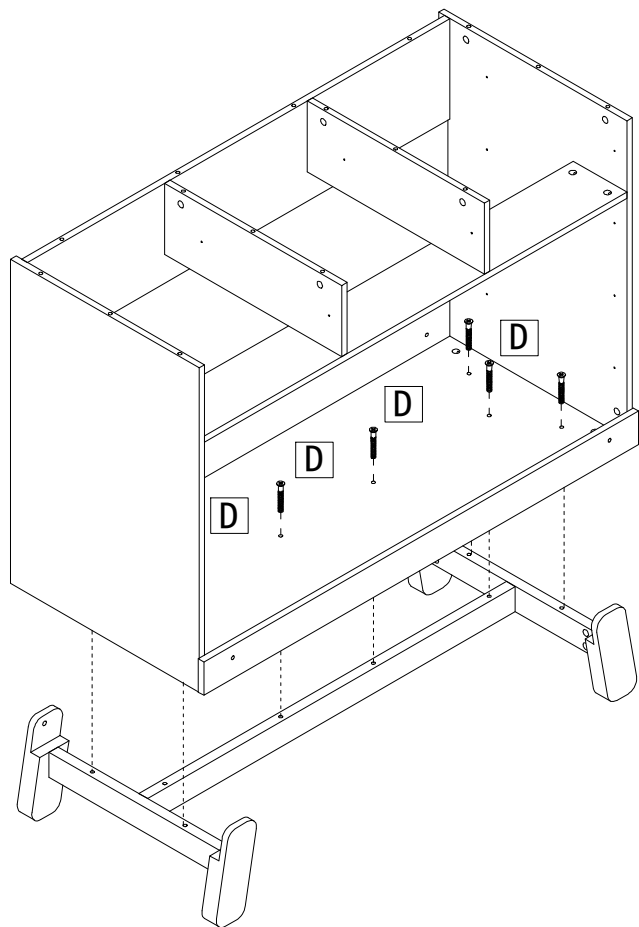

五金配件:

产品名称:

6862# 六斗柜

A  96-PCS	B  96-PCS	C  8X30mm 10-PCS	D  7X38mm 20-PCS	E  6X20mm 4-PCS	F  3X14mm 80-PCS	G  3X30mm 24-PCS	H  18" 6-PCS	I  4X20mm 10-PCS	J  10-PCS
K  4-PCS	L	M	N	O	P	Q	R	S	T

5

6

7

8

9

10

11

12

13

14

15

16