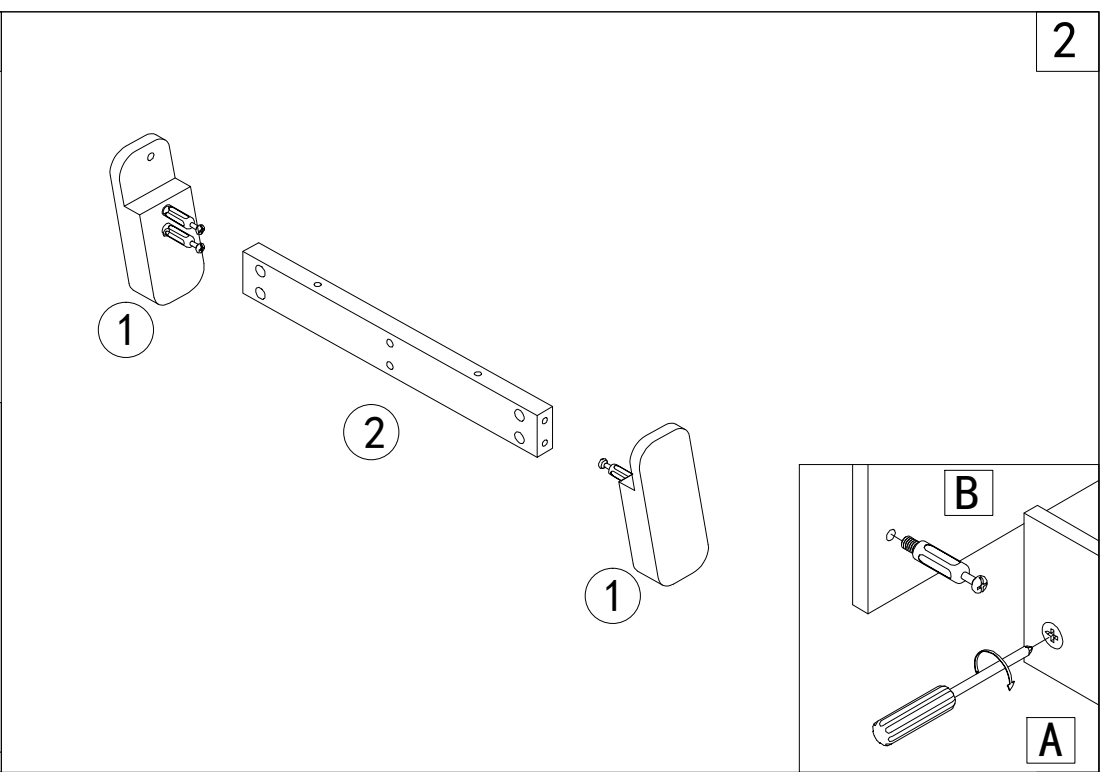

五金配件:

产品名称:

6862# 六斗柜

A  96-PCS	B  96-PCS	C  8X30mm 10-PCS	D  7X38mm 20-PCS	E  6X20mm 4-PCS	F  3X14mm 80-PCS	G  3X30mm 24-PCS	H  18" 6-PCS	I  4X20mm 10-PCS	J  10-PCS
K  4-PCS	L	M	N	O	P	Q	R	S	T

5

6

7

8