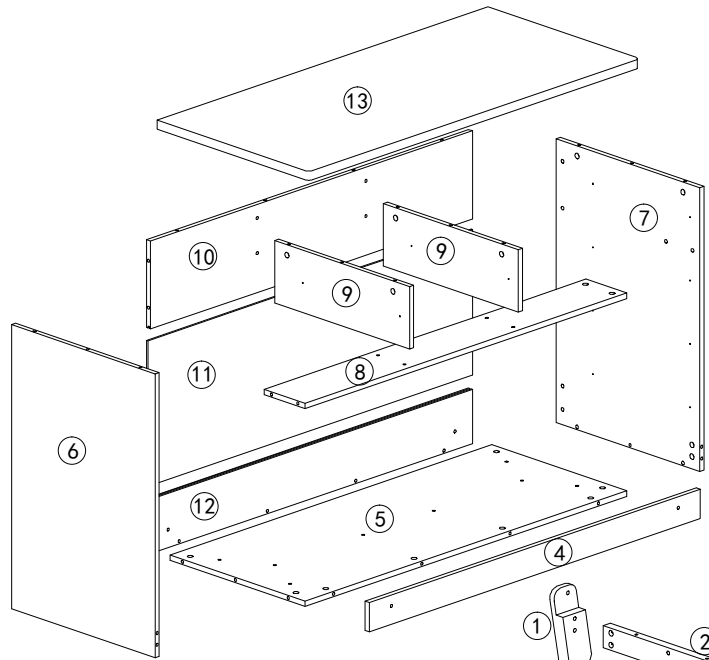

五金配件:

产品名称:

6862# 六斗柜

A  96-PCS	B  96-PCS	C  8X30mm 10-PCS	D  7X38mm 20-PCS	E  6X20mm 4-PCS	F  3X14mm 80-PCS	G  3X30mm 24-PCS	H  18" 6-PCS	I  4X20mm 10-PCS	J  10-PCS
K  4-PCS	L	M	N	O	P	Q	R	S	T

5

6

7

8