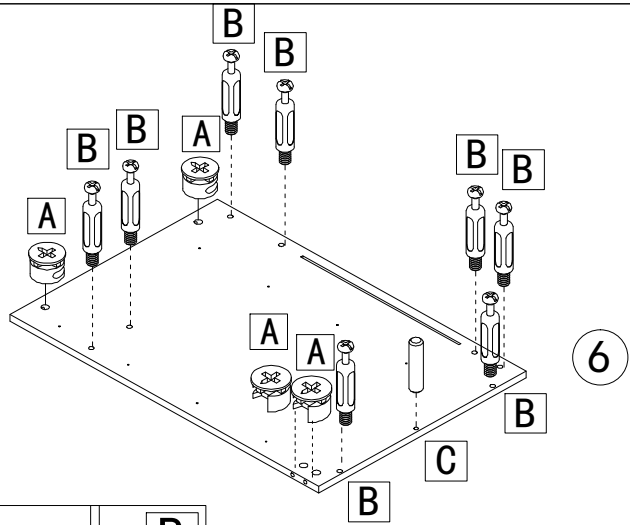

五金配件:

产品名称:

6862# 六斗柜

A  96-PCS	B  96-PCS	C  8X30mm 10-PCS	D  7X38mm 20-PCS	E  6X20mm 4-PCS	F  3X14mm 80-PCS	G  3X30mm 24-PCS	H  18" 6-PCS	I  4X20mm 10-PCS	J  10-PCS
K  4-PCS	L	M	N	O	P	Q	R	S	T

5

6

7

8