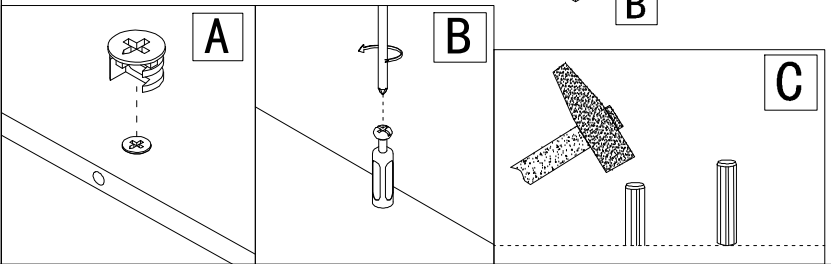

五金配件:

产品名称:

6862# 六斗柜

A  96-PCS	B  96-PCS	C  8X30mm 10-PCS	D  7X38mm 20-PCS	E  6X20mm 4-PCS	F  3X14mm 80-PCS	G  3X30mm 24-PCS	H  18" 6-PCS	I  4X20mm 10-PCS	J  10-PCS
K  4-PCS	L	M	N	O	P	Q	R	S	T

5

6

7

8