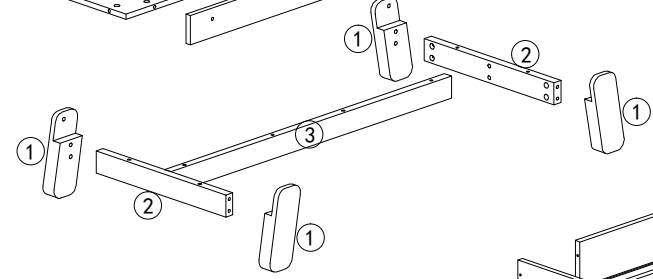

五金配件:

产品名称:

6862# 六斗柜

A  96-PCS	B  96-PCS	C  8X30mm 10-PCS	D  7X38mm 20-PCS	E  6X20mm 4-PCS	F  3X14mm 80-PCS	G  3X30mm 24-PCS	H  18" 6-PCS	I  4X20mm 10-PCS	J  10-PCS
K  4-PCS	L	M	N	O	P	Q	R	S	T

5

6

7

8