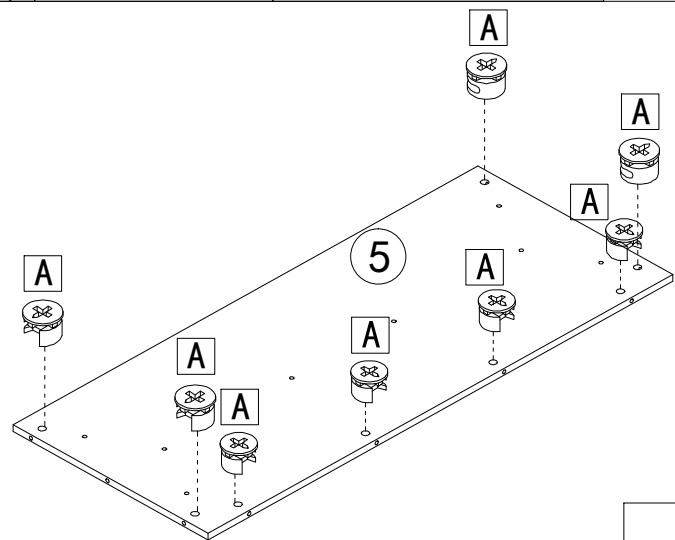

五金配件:

产品名称:

6862# 六斗柜

A  96-PCS	B  96-PCS	C  8X30mm 10-PCS	D  7X38mm 20-PCS	E  6X20mm 4-PCS	F  3X14mm 80-PCS	G  3X30mm 24-PCS	H  18" 6-PCS	I  4X20mm 10-PCS	J  10-PCS
K  4-PCS	L	M	N	O	P	Q	R	S	T

5

6

7

8

17

18

19

20

21

22

23

24