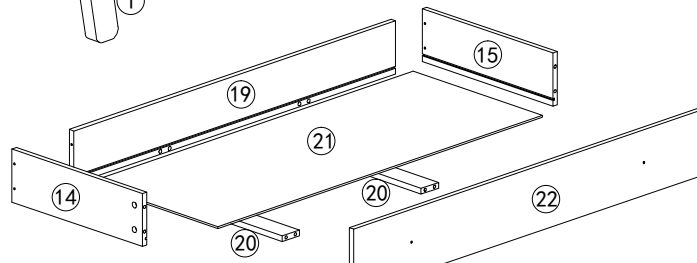

五金配件:

产品名称:

6862# 六斗柜

A  96-PCS	B  96-PCS	C  8X30mm 10-PCS	D  7X38mm 20-PCS	E  6X20mm 4-PCS	F  3X14mm 80-PCS	G  3X30mm 24-PCS	H  18" 6-PCS	I  4X20mm 10-PCS	J  10-PCS
K  4-PCS	L	M	N	O	P	Q	R	S	T

5

6

7

8