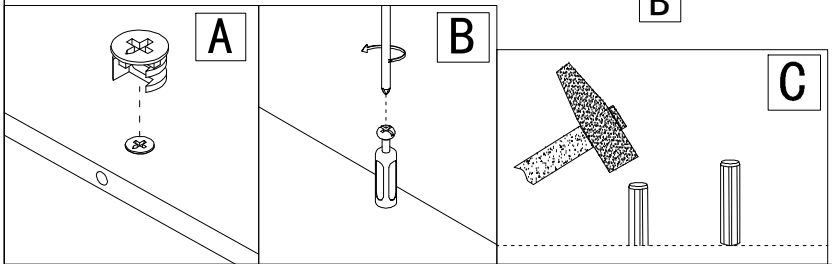

五金配件:

产品名称:

6862# 六斗柜

A  96-PCS	B  96-PCS	C  8X30mm 10-PCS	D  7X38mm 20-PCS	E  6X20mm 4-PCS	F  3X14mm 80-PCS	G  3X30mm 24-PCS	H  18" 6-PCS	I  4X20mm 10-PCS	J  10-PCS
K  4-PCS	L	M	N	O	P	Q	R	S	T

5

6

7

8