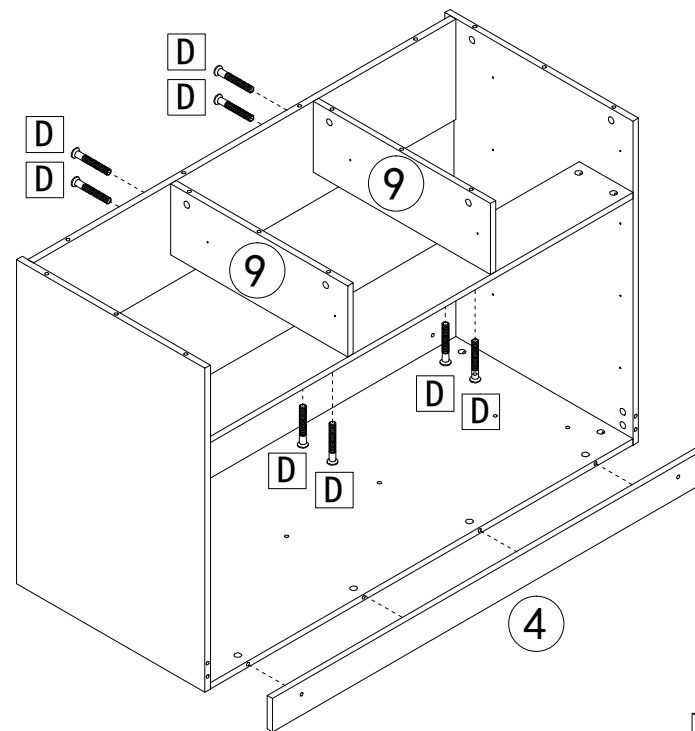

五金配件:

产品名称:

6862# 六斗柜

A  96-PCS	B  96-PCS	C  8X30mm 10-PCS	D  7X38mm 20-PCS	E  6X20mm 4-PCS	F  3X14mm 80-PCS	G  3X30mm 24-PCS	H  18" 6-PCS	I  4X20mm 10-PCS	J  10-PCS
K  4-PCS	L	M	N	O	P	Q	R	S	T

5

6

7

8

9

10

11

12

13

14

15

16