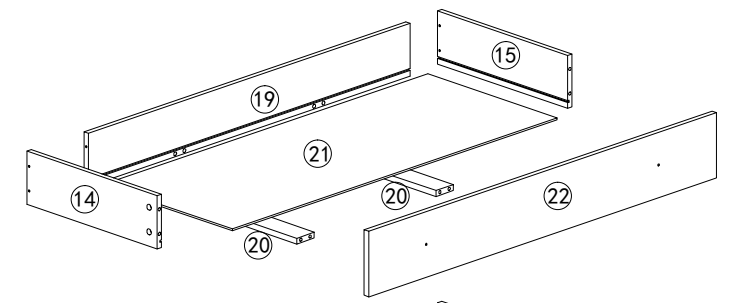

五金配件:

产品名称:

6862# 六斗柜

A  96-PCS	B  96-PCS	C  8X30mm 10-PCS	D  7X38mm 20-PCS	E  6X20mm 4-PCS	F  3X14mm 80-PCS	G  3X30mm 24-PCS	H  18" 6-PCS	I  4X20mm 10-PCS	J  10-PCS
K  4-PCS	L	M	N	O	P	Q	R	S	T

5

6

7

8