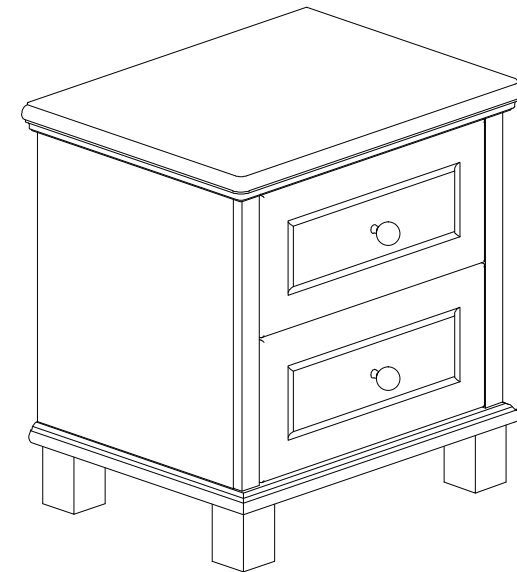

ACCESSORIES LIST

MODEL NAME

6846# Night table

A  17-PCS	B  17-PCS	C  8X30mm 8-PCS	D  6*35mm 4-PCS	E  6X16mm 8-PCS	F  3X14mm 30-PCS	G  3X30mm 8-PCS	H  12" 2-PCS	I  2-PCS	J  4X22mm 8-PCS
K  8-PCS	L  6-PCS	M	N	O	P	Q	R	S	T