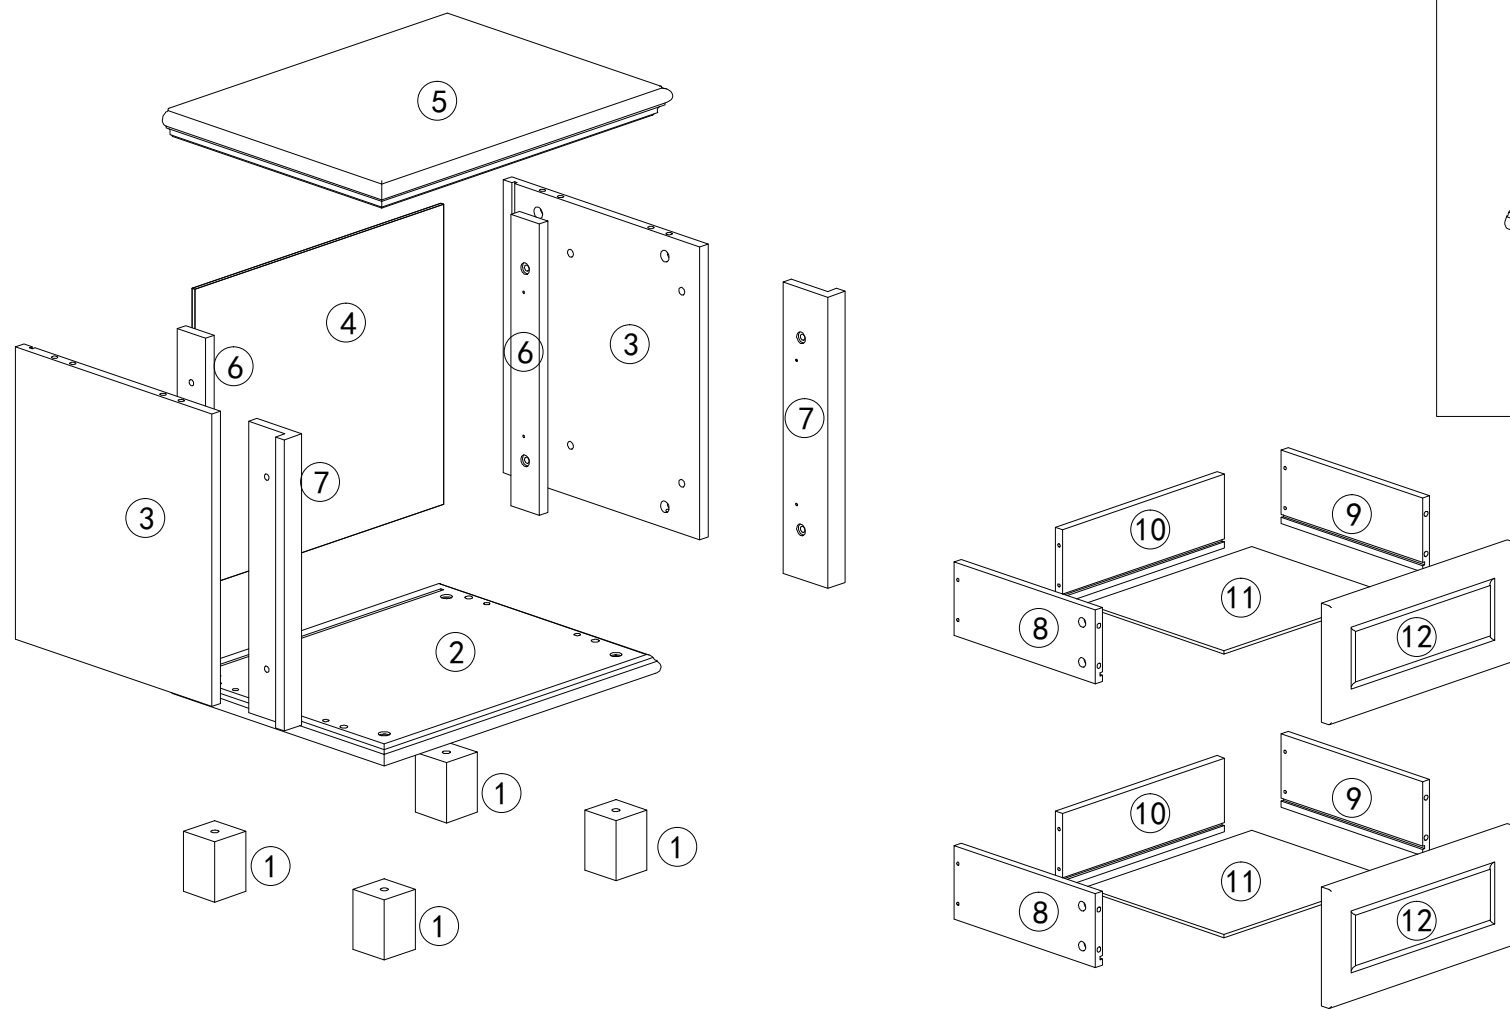

ACCESSORIES LIST

MODEL NAME

6846# Night table

A  17-PCS	B  17-PCS	C  8X30mm 8-PCS	D  6*35mm 4-PCS	E  6X16mm 8-PCS	F  3X14mm 30-PCS	G  3X30mm 8-PCS	H  12" 2-PCS	I  2-PCS	J  4X22mm 8-PCS
K  8-PCS	L  6-PCS	M	N	O	P	Q	R	S	T

1

2

3

4

5

6

7

8