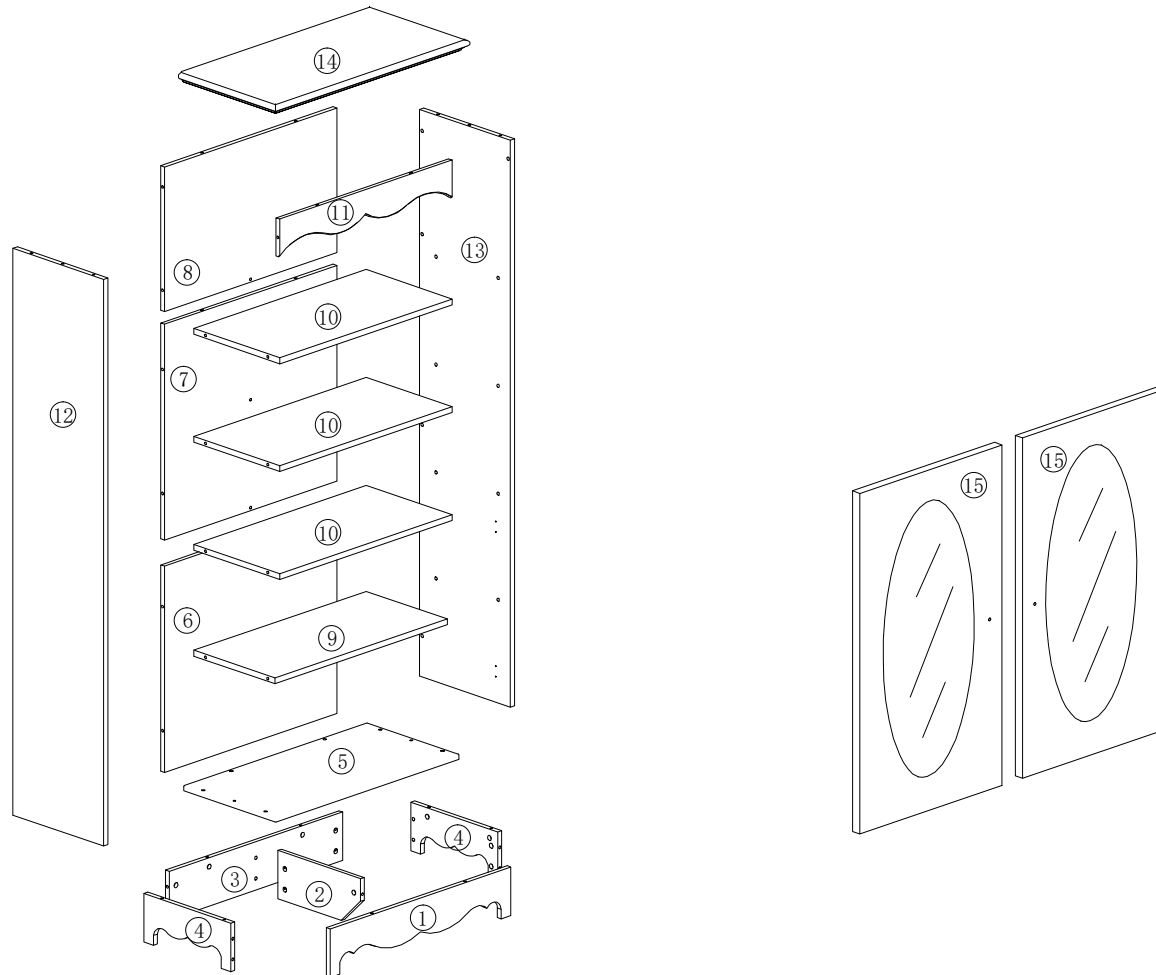

# ACCESSORIES LIST

# MODEL NAME

A  65-PCS	B  65-PCS	C  8X30mm 8-PCS	D  7X38mm 4-PCS	E  3X14mm 24-PCS	F  4-PCS	G  4X22mm 2-PCS	H  2-PCS	I  8-PCS	J
K	L	M	N	O	P	Q	R	S	T

6850# 两门书柜

1

2

3

4

5