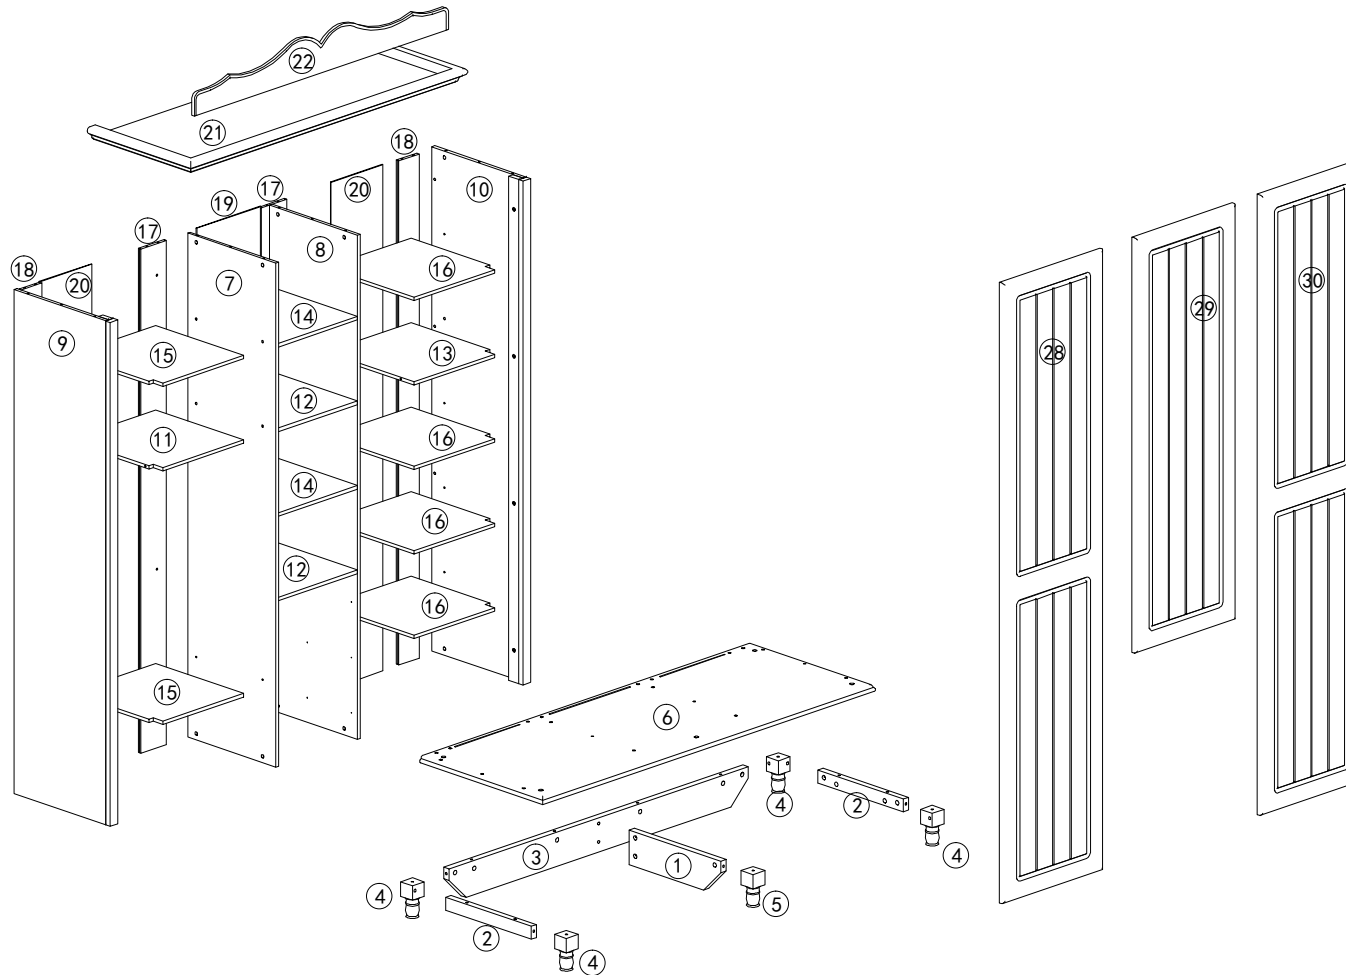

ACCESSORIES LIST

MODEL NAME

A  93-PCS	B  93-PCS	C  8X30mm 8-PCS	D  6X35mm 4-PCS	E  7X38mm 10-PCS	F  3X14mm 136-PCS	G  3X30mm 16-PCS	H  16" 3-PCS	I  8mm 32-PCS	J  3-PCS
K  4-PCS	L  8-PCS	M  4X22mm 12-PCS	N  6-PCS	O  24-PCS	P  2-PCS	Q  1-PCS	R  6-PCS	S	T

6846# 3 Door Wardrobe

1

3

2

1

2

3

4